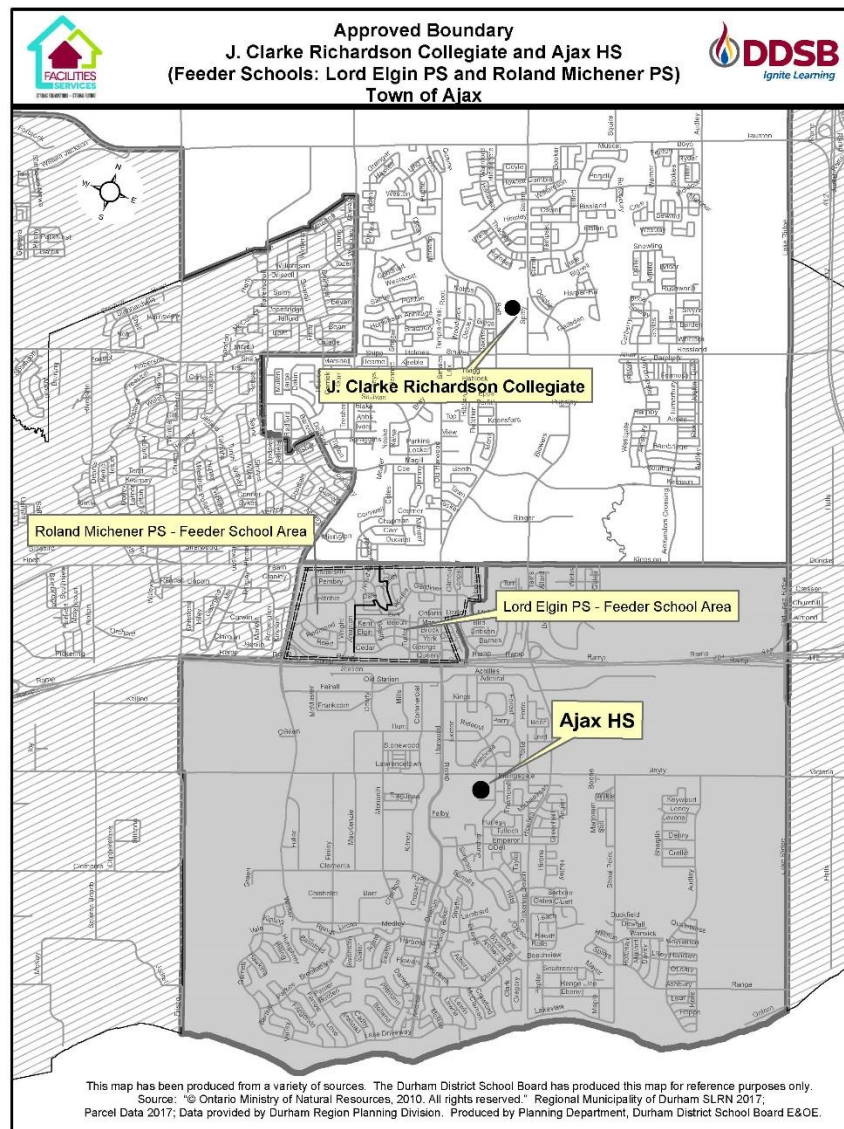

Relocation of Feeder Schools - Lord Elgin PS and Roland Michener PS
Transitioned from J. Clarke Richardson Collegiate to Ajax HS
Approved – January 22, 2018

On January 22, 2018, Board of Trustees approved the transition of students, beginning with the current grade 8 students, at the feeder schools of Lord Elgin PS and Roland Michener PS, from J. Clarke Richardson Collegiate to Ajax HS, effective September 2018.

For more information, the January 22, 2018 Board Report can be found on the Board website at www.ddsdb.ca under: *About Us>Facilities & Accommodations>Boundary & Program Reviews> Ajax HS and J. Clarke Richardson Collegiate Boundary Consultation Process*