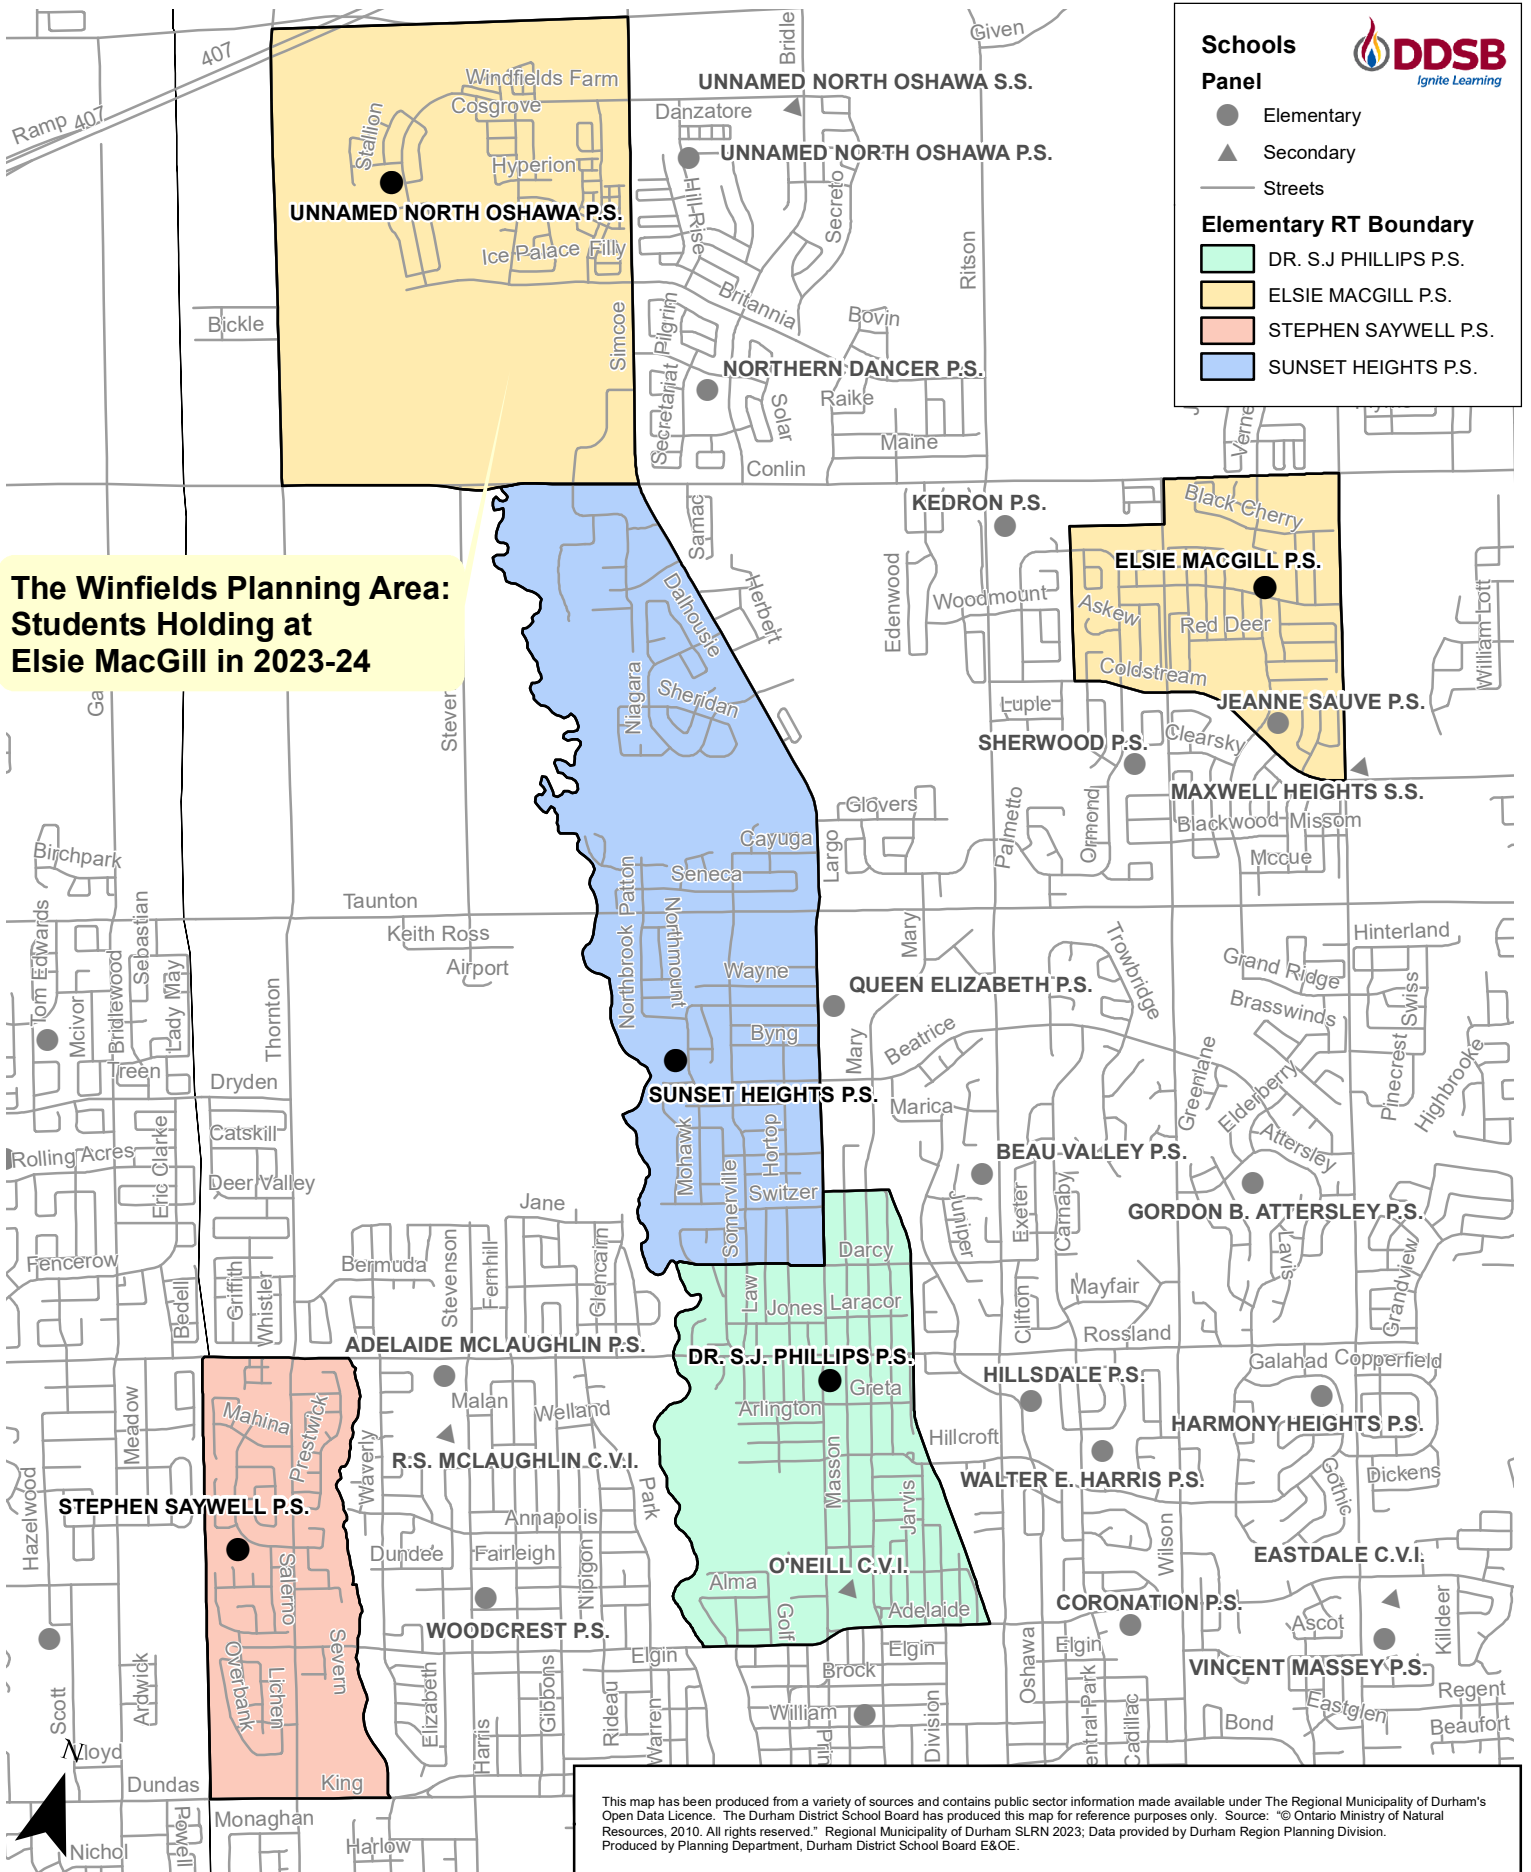

Unnamed North Oshawa P.S. Holding Schools and Holding Area

**The Winfields Planning Area:
Students Holding at
Elsie MacGill in 2023-24**

This map has been produced from a variety of sources and contains public sector information made available under The Regional Municipality of Durham's Open Data Licence. The Durham District School Board has produced this map for reference purposes only. Source: © Ontario Ministry of Natural Resources, 2010. All rights reserved. Regional Municipality of Durham SLRN 2023; Data provided by Durham Region Planning Division. Produced by Planning Department, Durham District School Board E&OE.