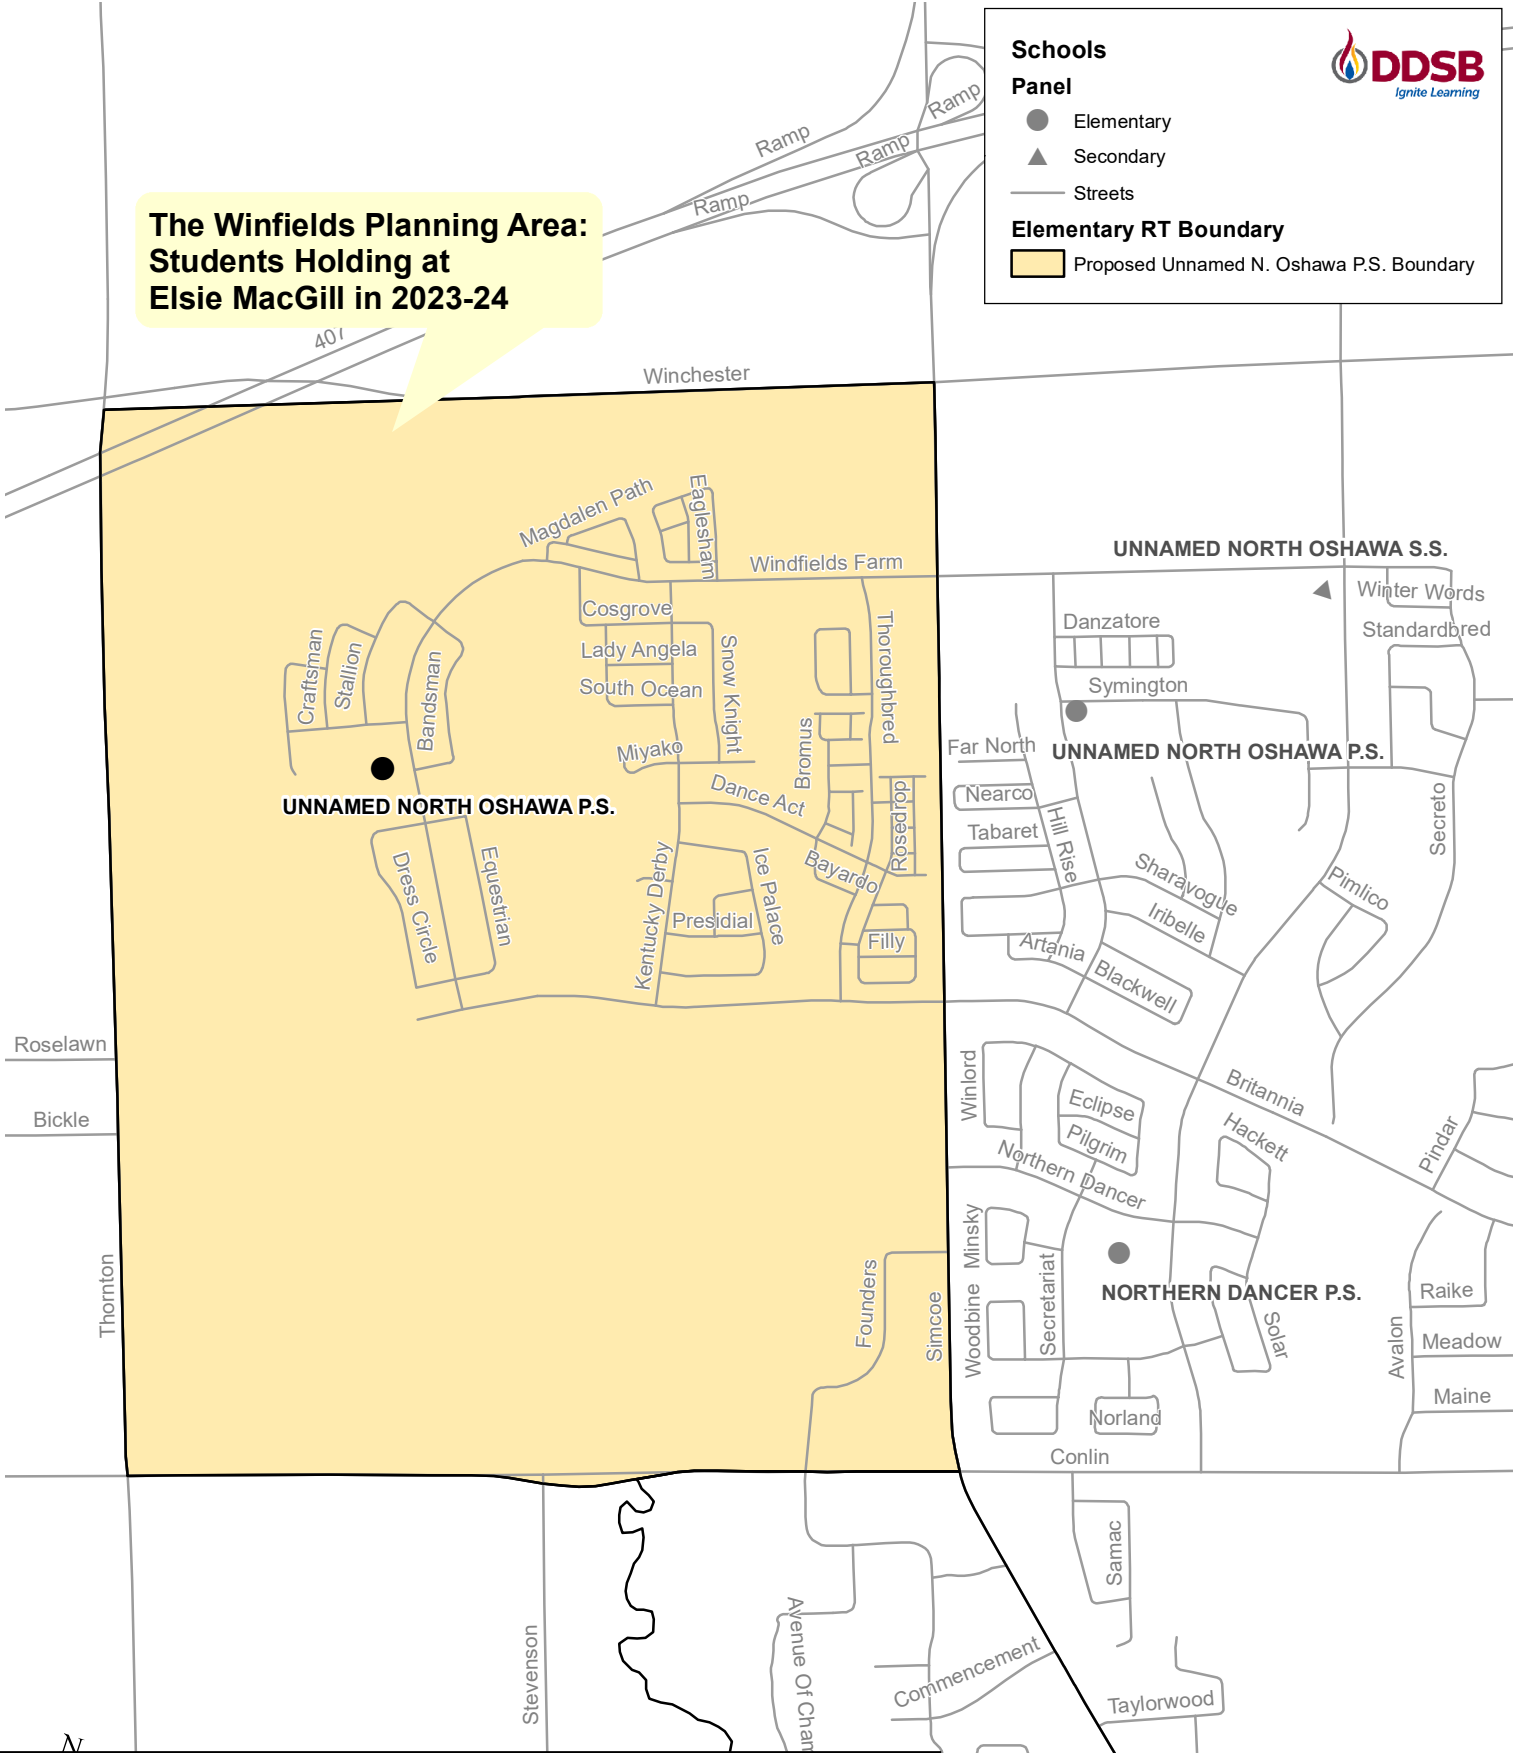

Unnamed North Oshawa P.S. Proposed Boundary Map

APPENDIX B

Schools

Panel

- Elementary
- ▲ Secondary
- Streets

Elementary RT Boundary

- Proposed Unnamed N. Oshawa P.S. Boundary

**The Winfields Planning Area:
Students Holding at
Elsie MacGill in 2023-24**

This map has been produced from a variety of sources and contains public sector information made available under The Regional Municipality of Durham's Open Data Licence. The Durham District School Board has produced this map for reference purposes only. Source: © Ontario Ministry of Natural Resources, 2010. All rights reserved. Regional Municipality of Durham SLRN 2023; Data provided by Durham Region Planning Division. Produced by Planning Department, Durham District School Board E&OE.