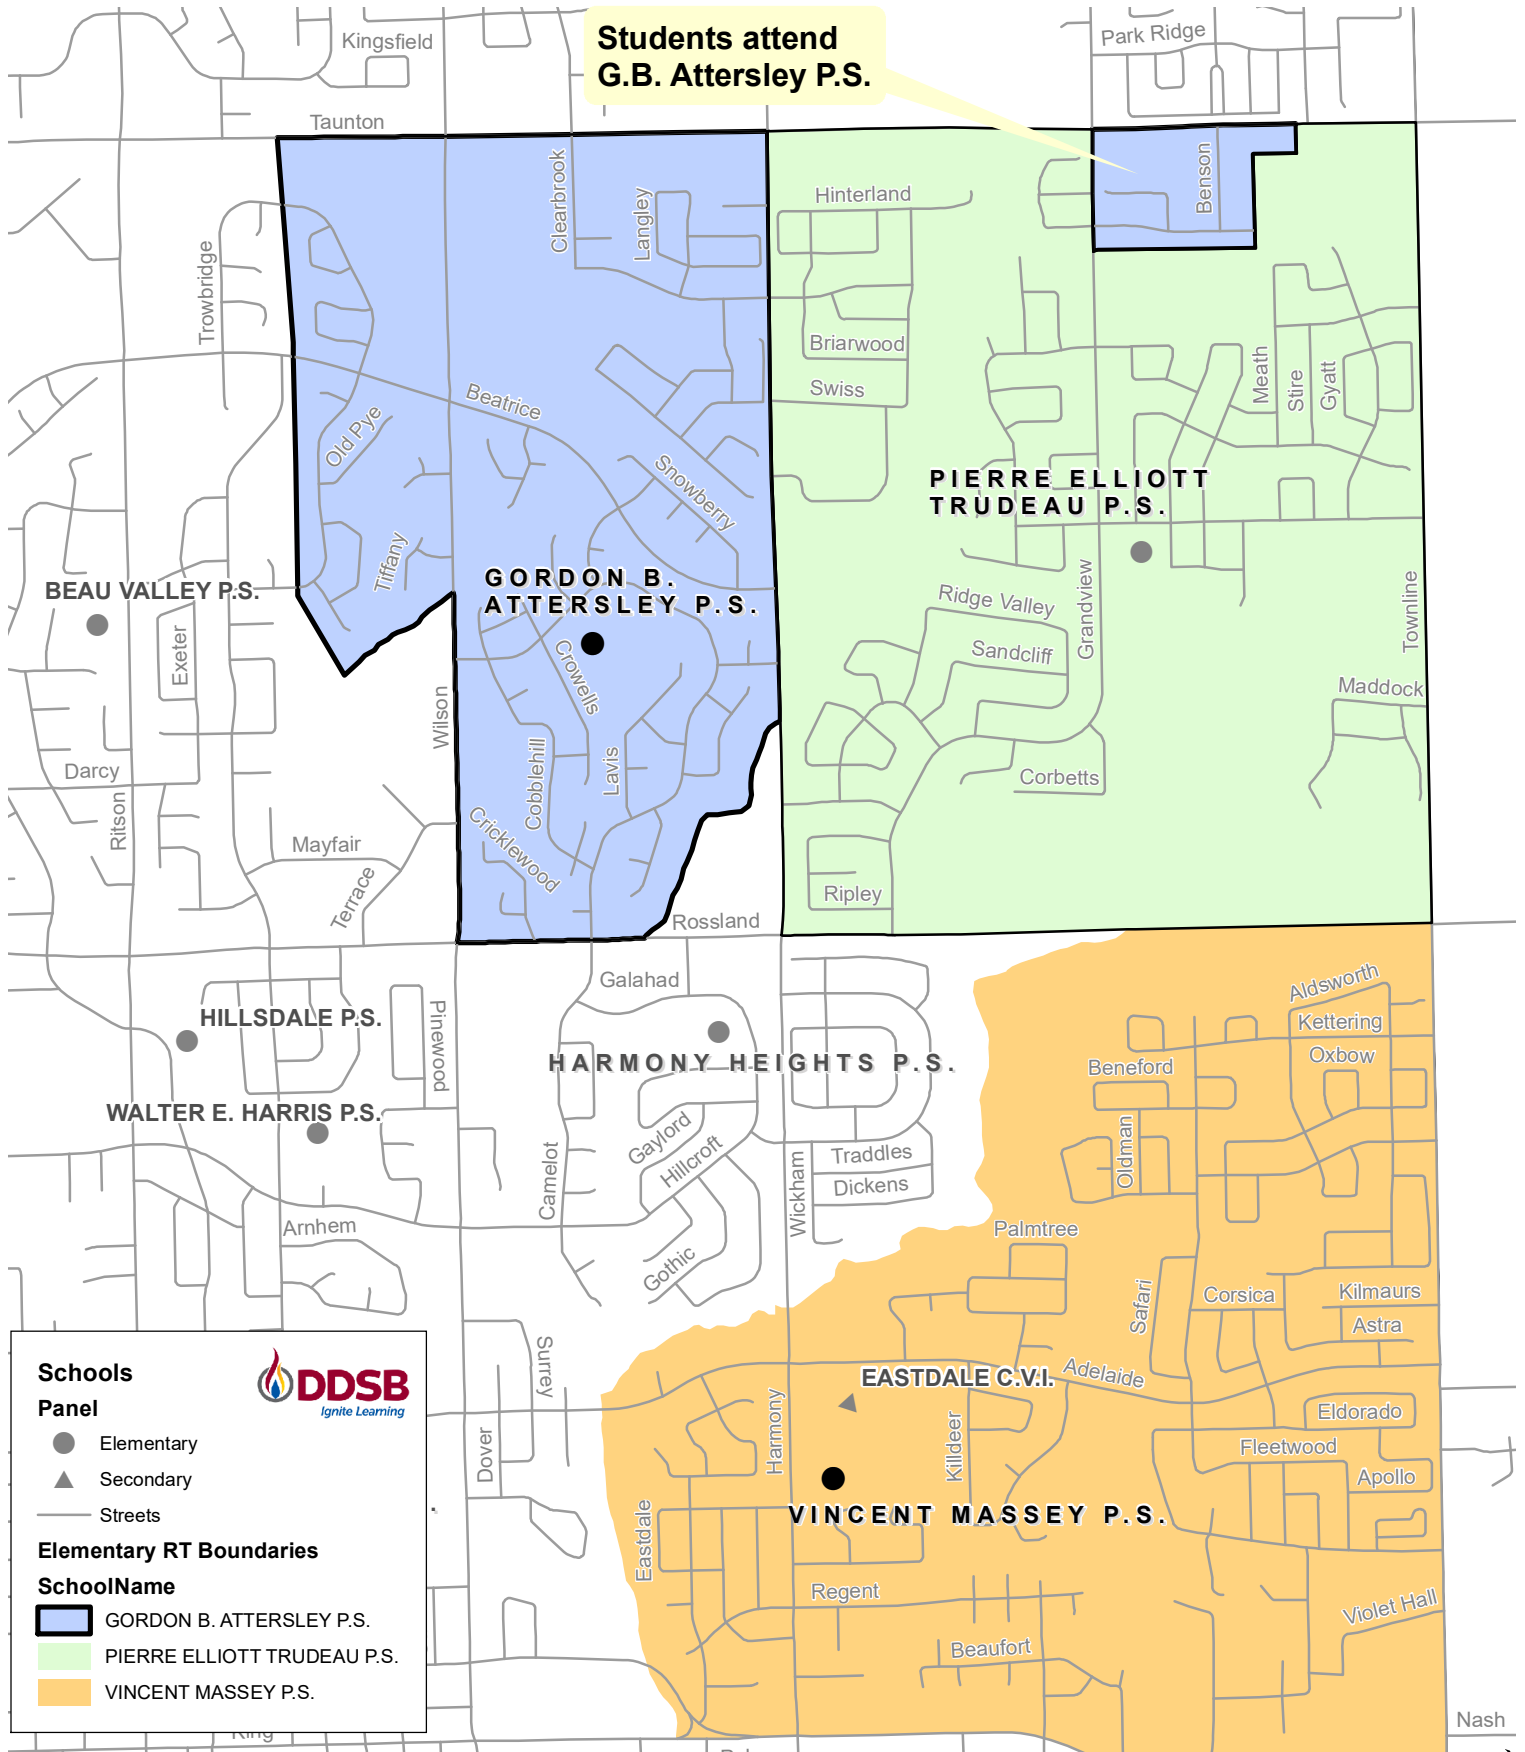

# Existing Vincent Massey and G.B. Attersley Boundaries

Students attend  
G.B. Attersley P.S.

**Schools**

**Panel**

- Elementary
- ▲ Secondary
- Streets

**Elementary RT Boundaries**

**SchoolName**

- GORDON B. ATTERSLEY P.S.
- PIERRE ELLIOTT TRUDEAU P.S.
- VINCENT MASSEY P.S.

This map has been produced from a variety of sources and contains public sector information made available under The Regional Municipality of Durham's Open Data Licence. The Durham District School Board has produced this map for reference purposes only. Source: "© Ontario Ministry of Natural Resources, 2010. All rights reserved." Regional Municipality of Durham SLRN 2023; Data provided by Durham Region Planning Division. Produced by Planning Department, Durham District School Board E&OE.