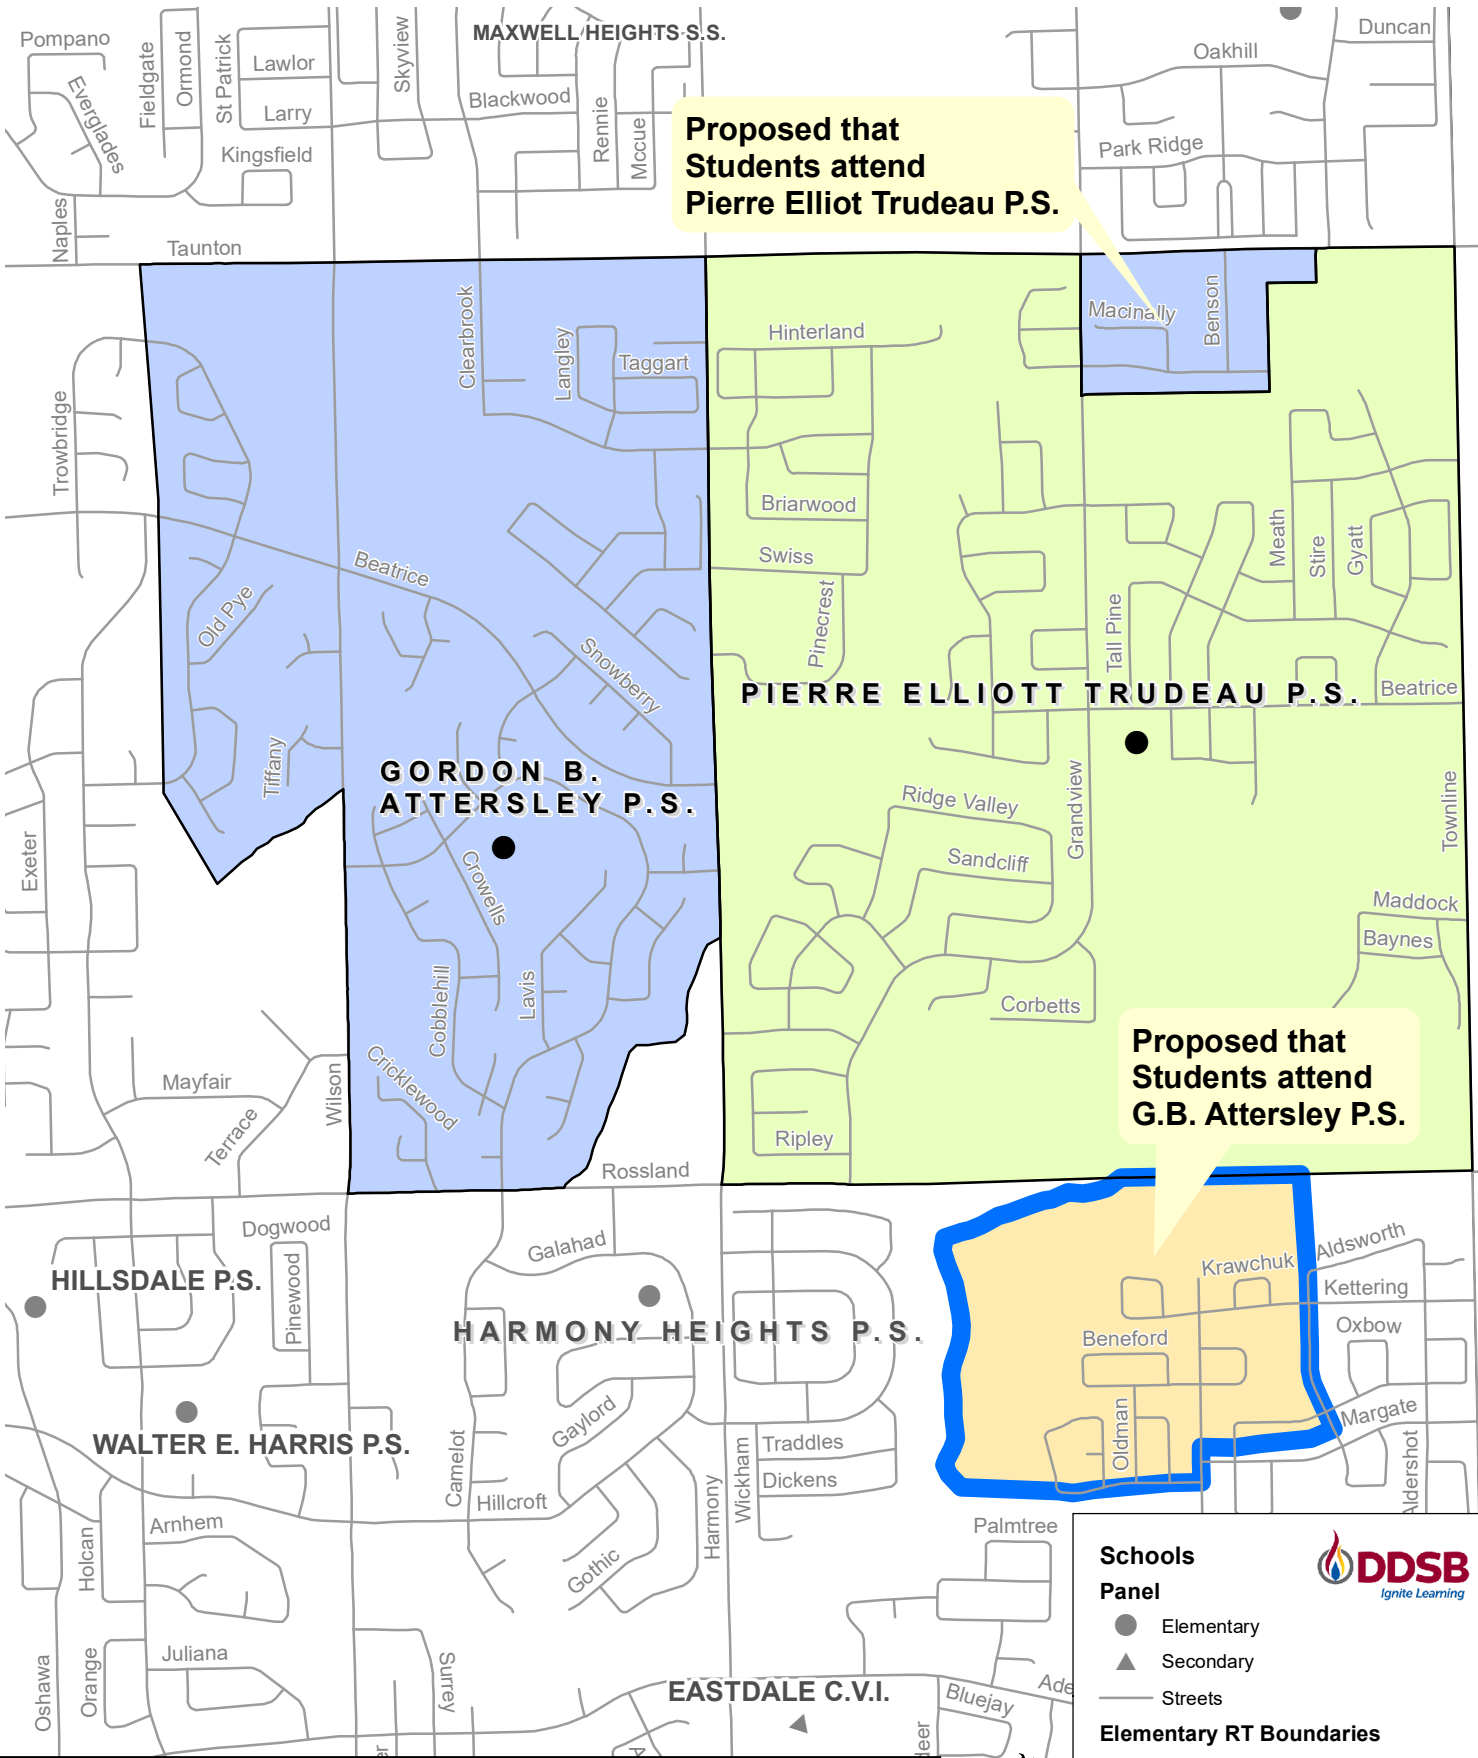

# G.B. Attersley PS. Holding Area for Pierre Elliot Trudeau P.S.

This map has been produced from a variety of sources and contains public sector information made available under The Regional Municipality of Durham's Open Data Licence. The Durham District School Board has produced this map for reference purposes only. Source: "© Ontario Ministry of Natural Resources, 2010. All rights reserved." Regional Municipality of Durham SLRN 2023; Data provided by Durham Region Planning Division. Produced by Planning Department, Durham District School Board E&OE.

**Schools**

**Panel**

- Elementary
- ▲ Secondary
- Streets

**Elementary RT Boundaries**

**SchoolName**

- GORDON B. ATTERSLEY P.S.
- PIERRE ELLIOTT TRUDEAU P.S.