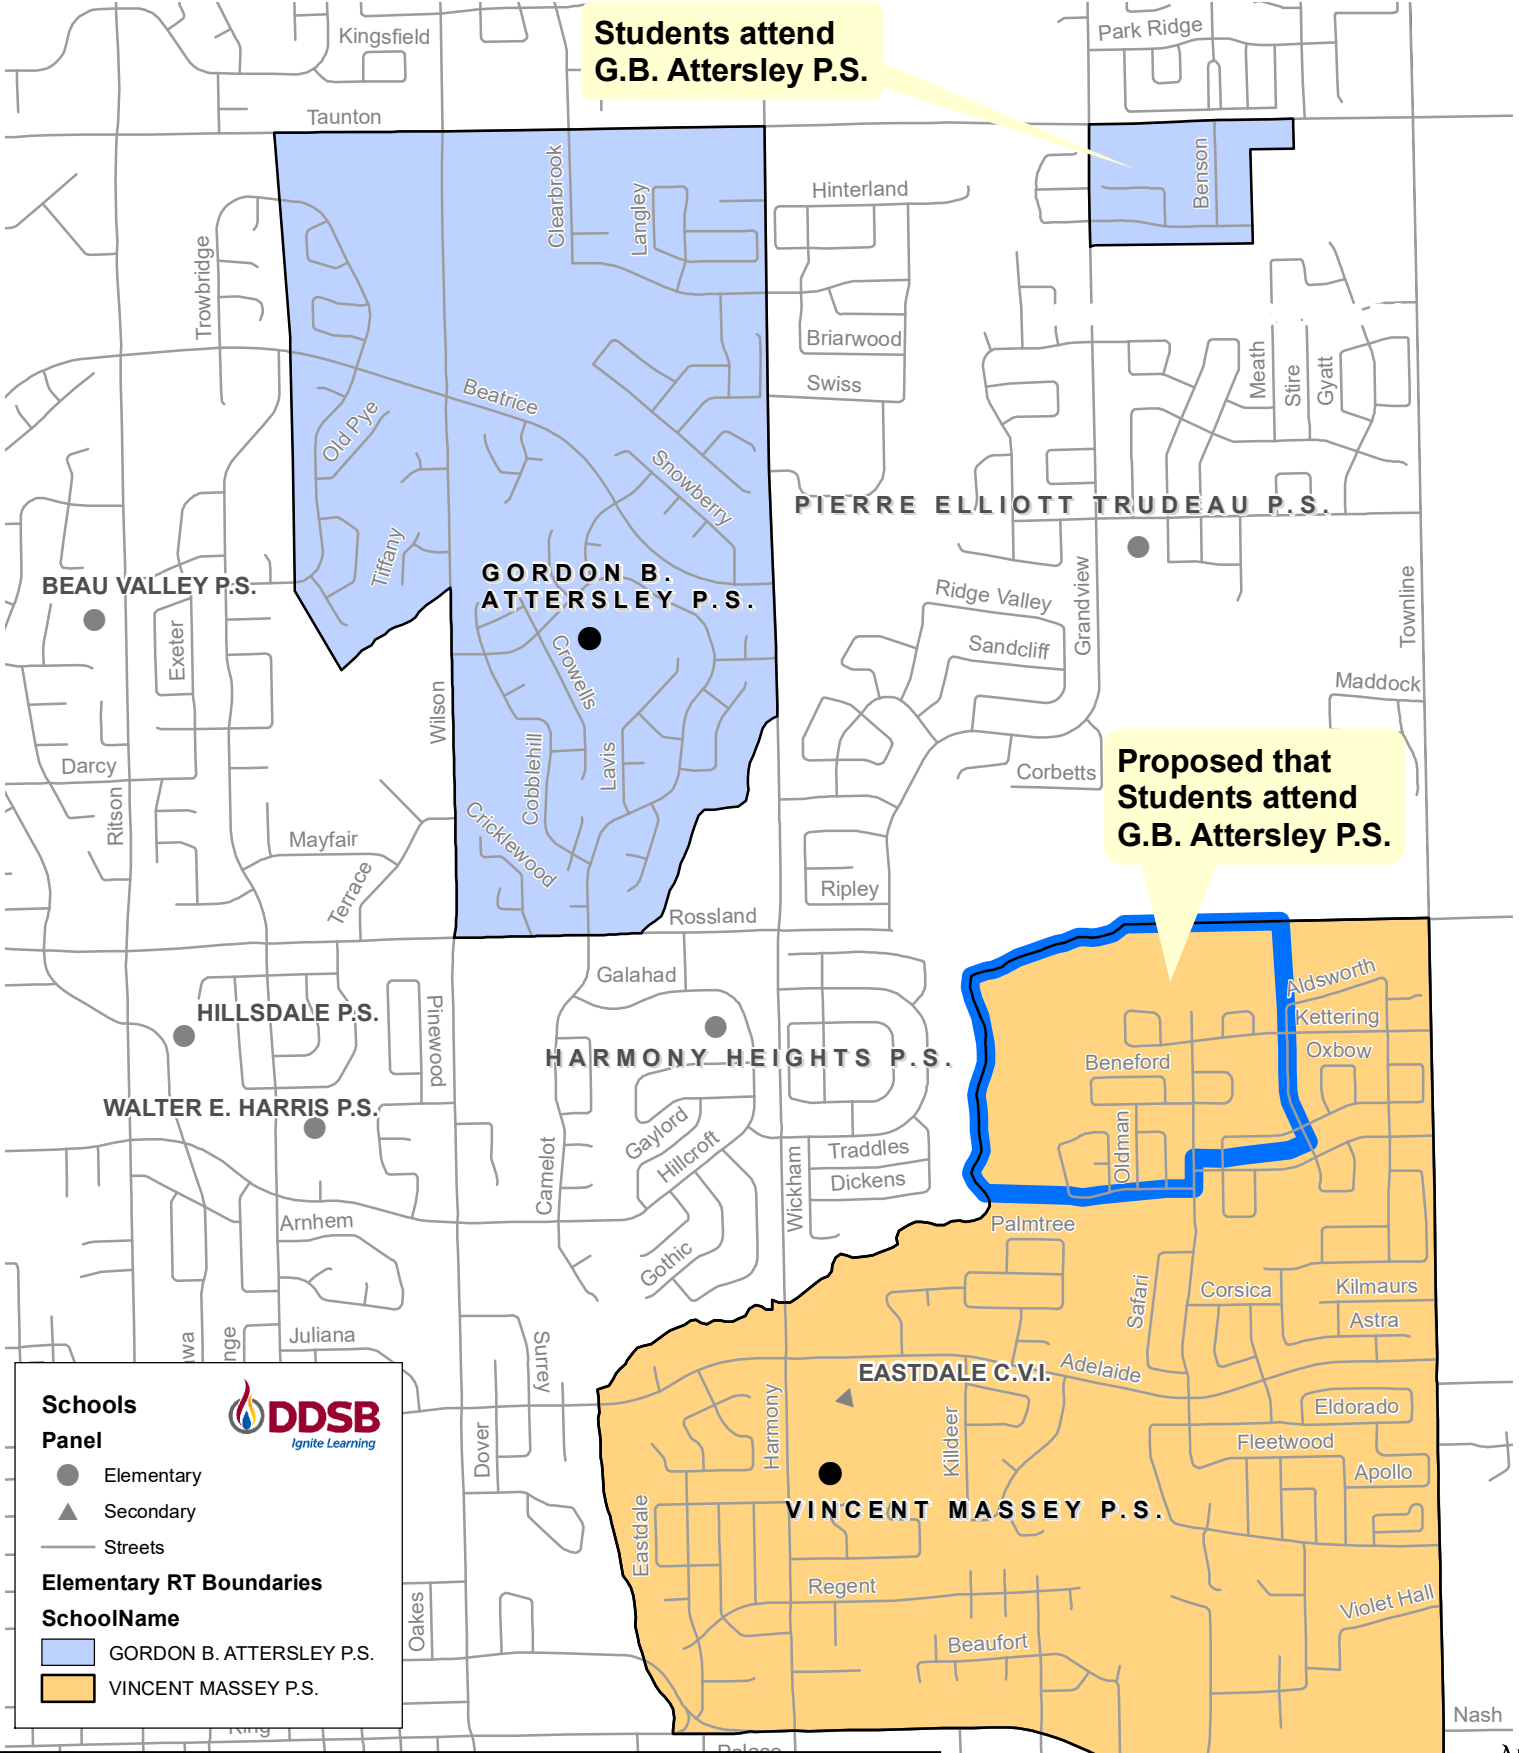

Proposed Vincent Massey and G.B. Attersley Boundaries

Students attend
G.B. Attersley P.S.

Proposed that
Students attend
G.B. Attersley P.S.

Schools

Panel

- Elementary
- ▲ Secondary
- Streets

Elementary RT Boundaries

SchoolName

- GORDON B. ATTERSLEY P.S.
- VINCENT MASSEY P.S.

This map has been produced from a variety of sources and contains public sector information made available under The Regional Municipality of Durham's Open Data Licence. The Durham District School Board has produced this map for reference purposes only. Source: "© Ontario Ministry of Natural Resources, 2010. All rights reserved." Regional Municipality of Durham SLRN 2023; Data provided by Durham Region Planning Division. Produced by Planning Department, Durham District School Board E&OE.