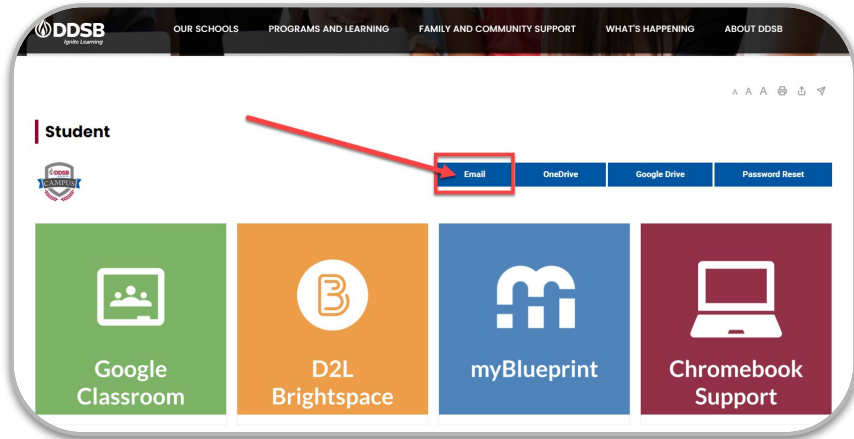

Accessing DDSB Student Email

from student.ddsb.ca by clicking the “Email” button in the upper menu

from a “New Tab” by clicking the “Gmail” link or clicking the app launcher (waffle)